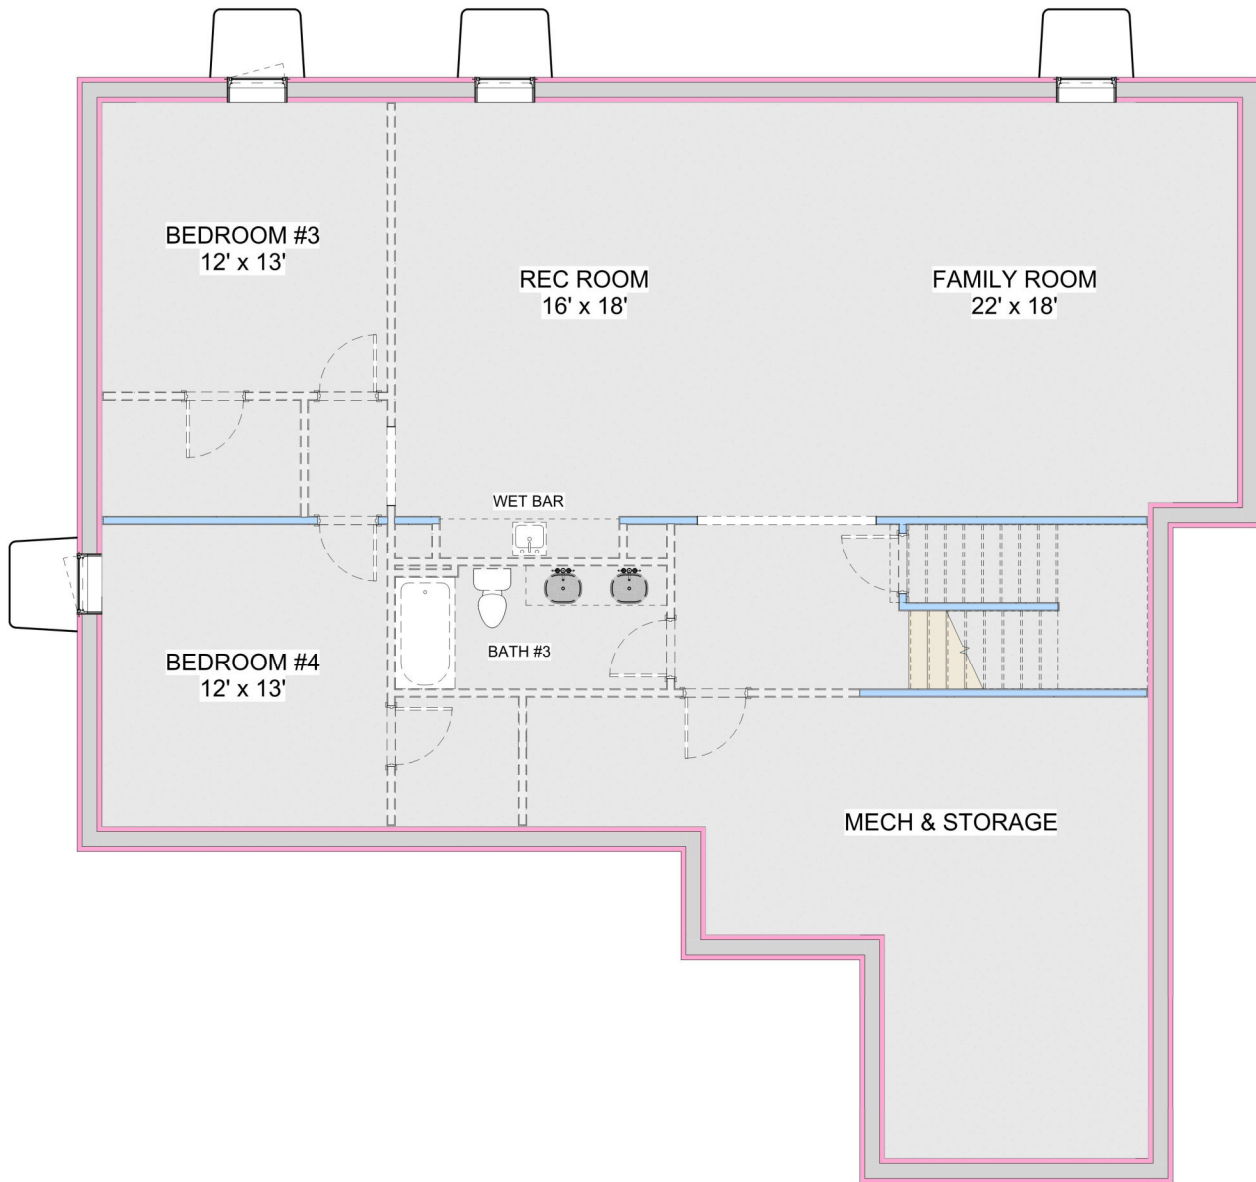

PLAN DETAILS

Total living area	3800 sf
1 st Floor	1900 sf
Basement	1900 sf
Garage	1040 sf
Front Porch	50 sf
Bedrooms	2
Bathrooms	2
Width	563 6"
Depth	58' 0"

GRETCHEN BASEMENT PLAN

UNFINISHED BASEMENT LAYOUT