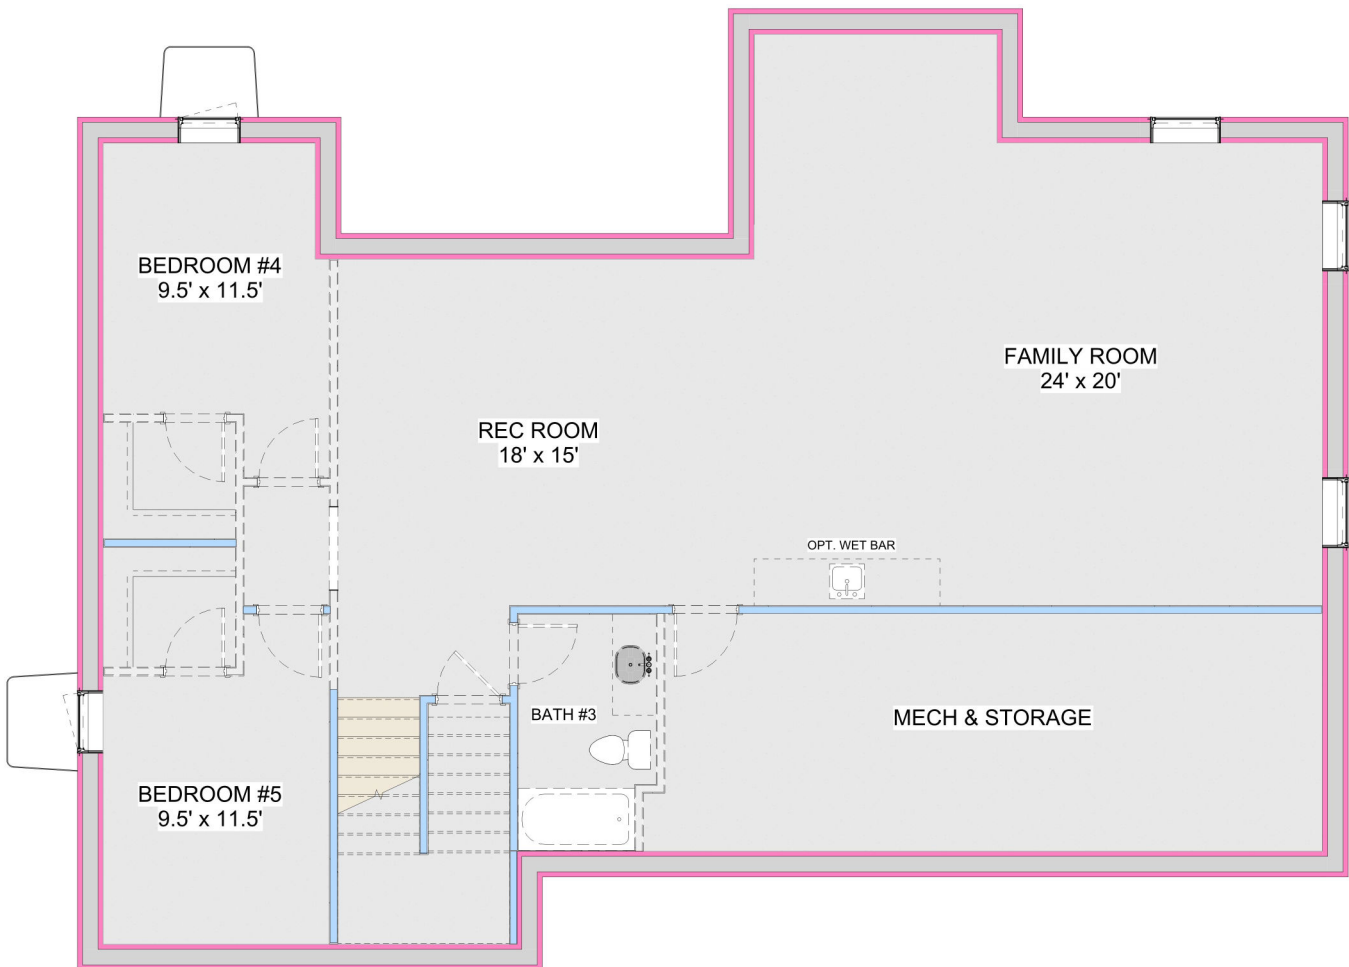

PLAN DETAILS

Total living area	3684 sf
1 st Floor	1842 sf
Basement	1842 sf
Garage	913 sf
Front Porch	140 sf
Bedrooms	3
Bathrooms	2
Width	67' 0"
Depth	61' 0"

FIONA BASEMENT PLAN

UNFINISHED BASEMENT LAYOUT